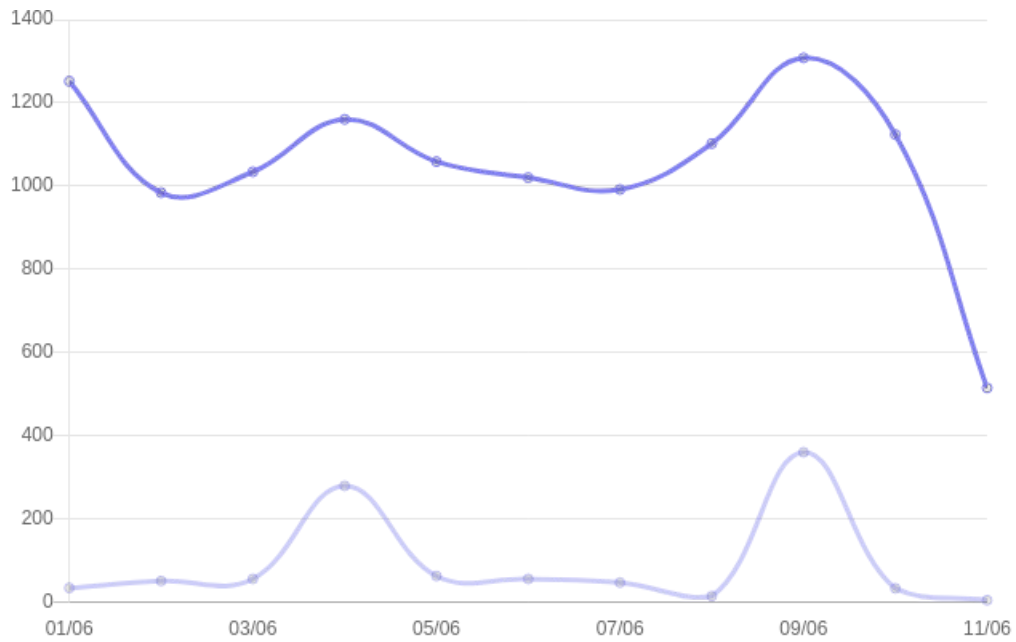

Traffic Stats

Valid Blocked

Login Stats

Valid Blocked