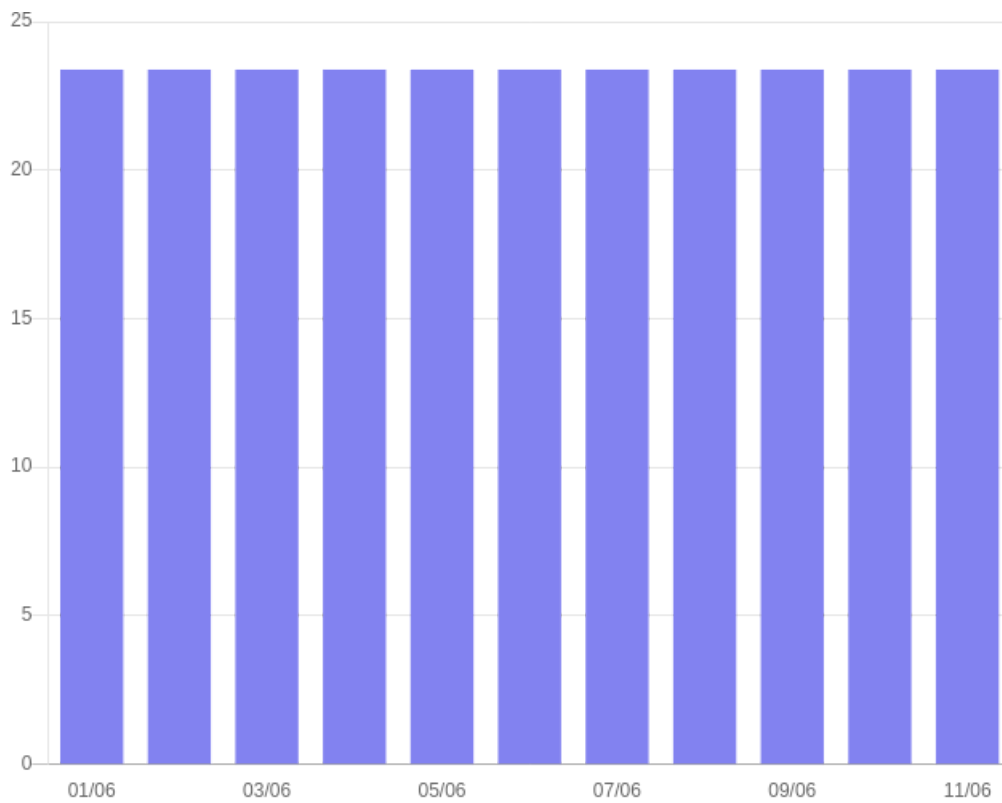

UPTIME MONITORING

The Third Eye

Status	Uptime/Downtime	Uptime
UP	11 day/0 sec	100.0%

UPTIME

● UP ● DOWN